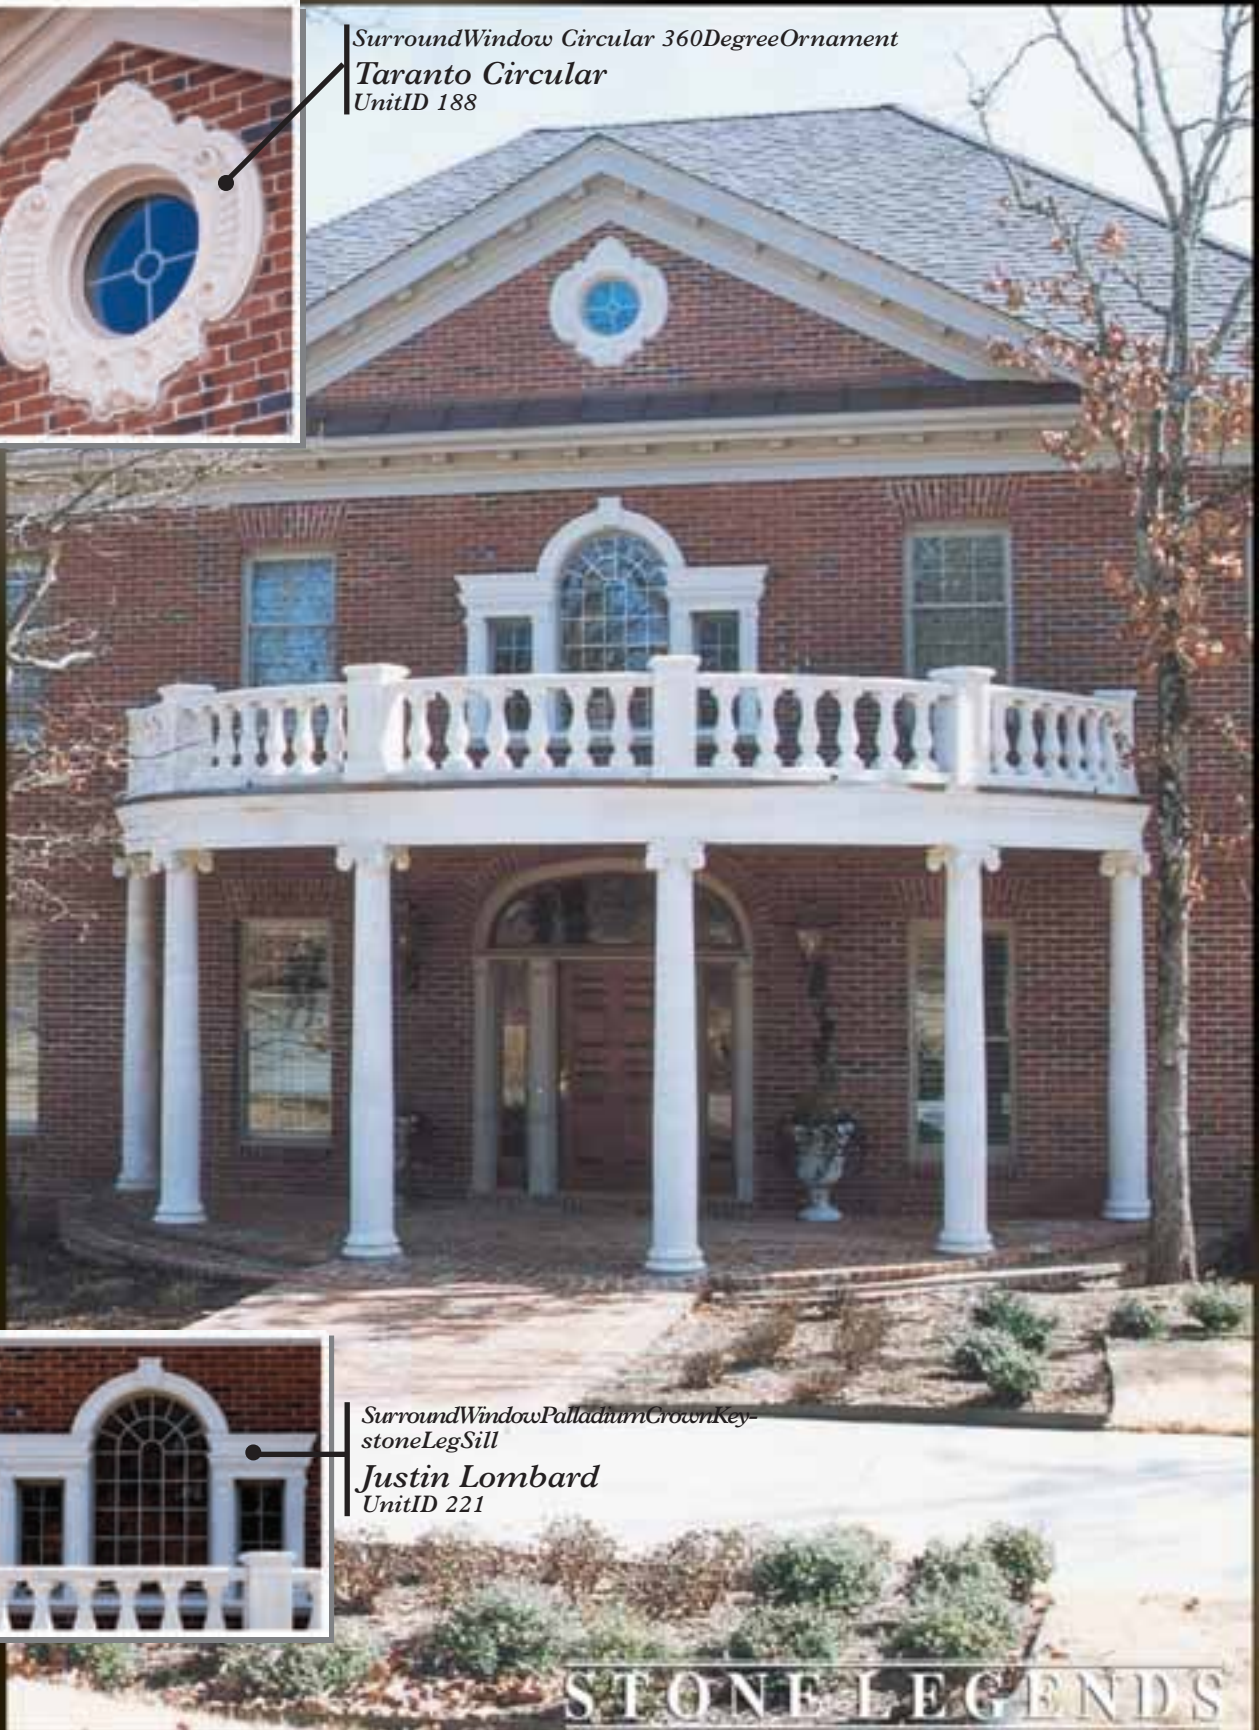

SurroundWindow Circular 360DegreeOrnament
Taranto Circular
UnitID 188

SurroundWindowPalladiumCrownKey-
stoneLegSill
Justin Lombard
UnitID 221