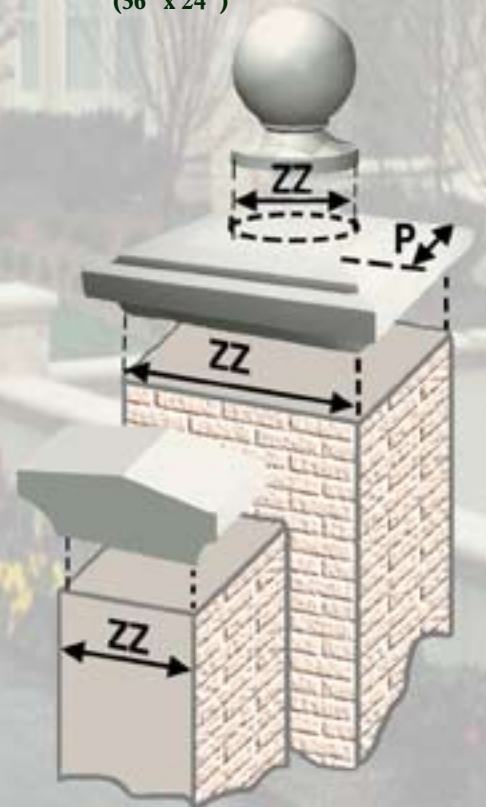

Full Cap

Bolson 1
UID 1407
(5 1/2" x 10" x 36")
\$21 / linear ft.

Bullnose 9
UID 15316
(5 1/2" x 10" x 36")

Connelly 2
UID 1417
(4 3/4" x 14 1/2" x 36")

Chamfer 6
UID 798
(5" x 14" x 36")
\$12 / linear ft.