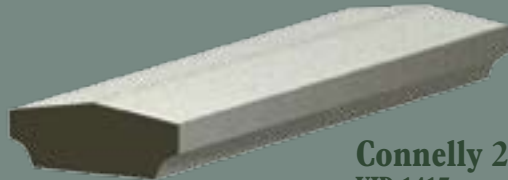

Connelly 2
UID 1417
(4 3/4" x 14 1/2" x 36")